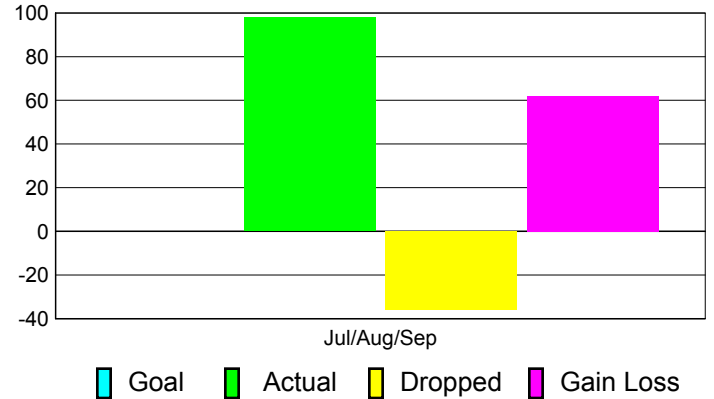

Membership Results 2011-2012

Goal, New, Dropped, Gain/Loss

Comparison of Membership Gain/Loss

Current Year Compared to the Previous Year